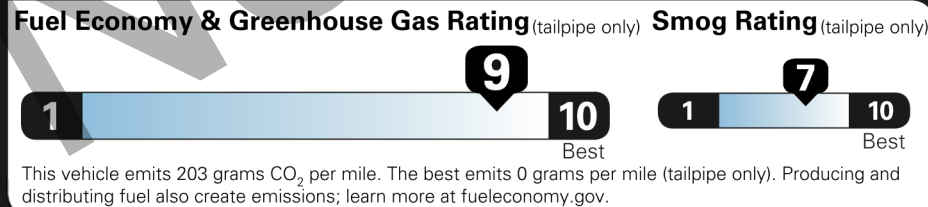

MANUFACTURER'S SUGGESTED RETAIL PRICE		$ 43,400.00
OPTIONAL EQUIPMENT		
AT	Advanced Safety Package Includes: Birds Eye View Camera w/ Perimeter Scan & Intelligent Clearance Sonar (ICS) w/ Rear Cross-Traffic Braking (RCTB)	1,150.00
FE	50 State Emissions	0.00

SOUTHEAST TOYOTA DISTRIBUTORS, LLC		$ 45,530.00
TOTAL FROM MANUFACTURER'S LABEL DISTRIBUTOR'S INSTALLED OPTIONS		
XY900	TOYOGUARD Platinum Includes: 2 Oil and Filter Changes at any Toyota Dealer Four Tire Rotations Roadside and Rental Car Assistance Exterior Paint Sealant and Interior Protector LED Under-car Puddle Illumination Carpet Floor Mats Phone Cable & Charge Package Contents: 1-Dual Smart USB Car Charger - 2.4A each port 1-Apple Lightning to USB Cable - 3' Red 1-Apple Lightning to USB Cable - 6' Red 1-USB-C to USB-A Cable - 3' Red Southeast Toyota Distributor Plus	699.00
LL200	LED Under-car Puddle Illumination	389.00
MC100	Carpet Floor Mats	329.00
CY202	Phone Cable & Charge Package	73.00
FP501	Southeast Toyota Distributor Plus Includes: Certified Technician 46 Point Quality Inspection Digital Picture Asset Program	0.00

EPA DOT Fuel Economy and Environment

Gasoline Vehicle

Fuel Economy

43 MPG Midsize Cars range from 14 to 142 MPG. The best vehicle rates 141 MPGe.

43 city 43 highway

2.3 gallons per 100 miles

You save $2,750 in fuel costs over 5 years compared to the average new vehicle.

Annual fuel cost $950

Actual results will vary for many reasons, including driving conditions and how you drive and maintain your vehicle. The average new vehicle gets 27 MPG and costs $7,500 to fuel over 5 years. Cost estimates are based on 15,000 miles per year at $2.70 per gallon. MPGe is miles per gasoline gallon equivalent. Vehicle emissions are a significant cause of climate change and smog.

fueleconomy.gov
Calculate personalized estimates and compare vehicles

DELIVERY, PROCESSING AND HANDLING FEE	980.00
TOTAL	$ 45,530.00

~ ~ ~ 36 Month/36,000 Mile Limited Warranty ~ ~ ~
On All Southeast Toyota Distributors, LLC, Installed Options
For Inquiries, Call 1-800-301-6859

TOTAL DISTRIBUTOR'S INSTALLED OPTIONS	$ 1,490.00
DESTINATION FUEL SURCHARGE	0.00
TOTAL	$ 47,020.00

DELIVERED BY TRUCK TO: 09212

PETER BOULWARE TOYOTA
3800 WEST TENNESSEE STREET
TALLAHASSEE, FL 32304

H060

The New Vehicle Limited Warranty provides 3-year/36,000 mile basic coverage, 5-year/60,000 mile powertrain coverage, 5-year/unlimited mile corrosion perforation coverage, 8-year/100,000 mile coverage for specific Hybrid components and 10-year/150,000 mile coverage for the Hybrid Battery. Some components may have longer coverage under California emissions warranty (applicable in CA, CT, DE, ME, MD, MA, NJ, NY, OR, PA, RI, VT, WA, District of Columbia). See Warranty and Maintenance Guide for details. An extended service contract may be available for the vehicle. Ask dealer for details. Manufacturer's suggested retail includes manufacturer's recommended pre-delivery service. Gasoline, license and title fees, applicable federal, state and local taxes and dealer and distributor installed options and accessories are not included in the manufacturer's suggested retail price. ToyotaCare, which covers normal factory scheduled maintenance for two years or 25,000 miles, whichever occurs first, is included as part of the sales price of the vehicle for qualifying buyers. See participating dealer for eligibility and coverage details.